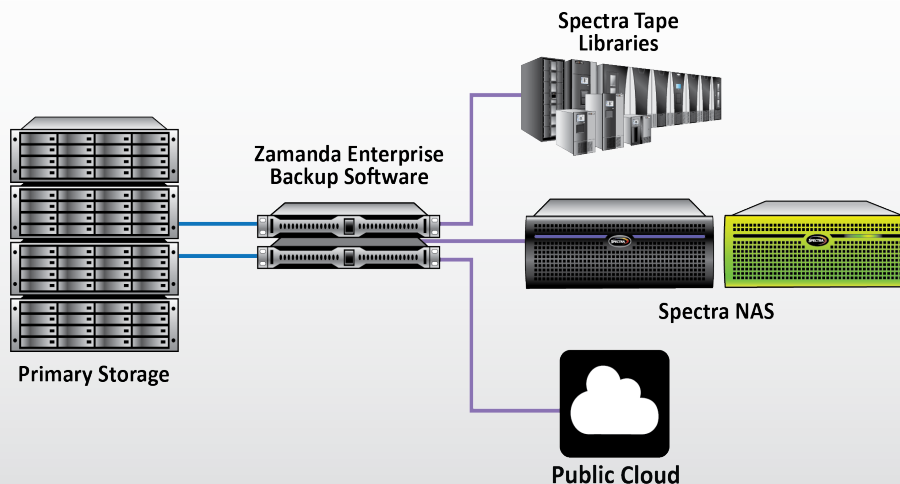

Enterprise-Class Protection with Simplified Administration

- Scalable and heterogeneous
- Centralized and secure
- Intelligent scheduler
- Open format
- Low cost of ownership
- Responsive technical support

Spectra Logic Disk and Tape Storage

Spectra disk and tape products are designed from the ground up to be used as reliable backup and archive storage targets, providing ease of use, scalability and cost effectiveness. The Spectra Verde® and BlackPearl® NAS Solution's flexibility delivers capacity, protection and performance options, while tape offers the most cost-effective, long-term storage solution. Compatibility between Spectra solutions and Zmanda enables resources to be shared between:

Enterprise-Class Storage Solutions

- **Cost:** tape as low as 4 cents/GB (online) and 1 cent/GB (offline); disk as low as 7.5 cents/GB
- **Performance:** scale to 144 tape drives with throughput at 186TB/hr uncompressed, 388TB/hr compressed*; disk achieves up to 1GB/sec
- **Scalability:** up to 1.5EB of capacity in a single tape library, and 10.7PB in a single disk rack.

*Compression Ratio 2.5:1

Benefits Summary

- Centralized management for heterogeneous environments
- Wide platform and application support
- Powerful enterprise-class protection with radically simple administration
- Open Source: industry standards
- Low cost of ownership

Spectra Logic

6285 Lookout Road • Boulder, CO 80301
303-449-6400 • 800-833-1132
www.spectrallogic.com • sales@spectrallogic.com

Zmanda

10901 W. 120th • Suite 235 • Broomfield, CO 80021
Toll Free: +1 (844) 4BETSOL
www.zmanda.com